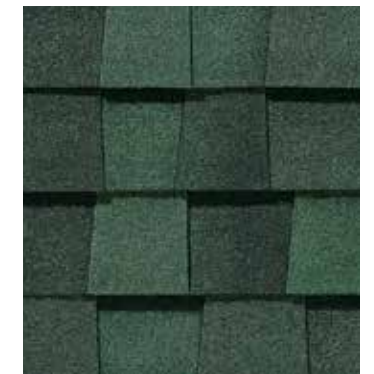

## LANDMARK PRO COLOR PALETTE

Max Def Atlantic Blue

Max Def Burnt Sienna

Max Def Cobblestone Gray

Max Def Colonial Slate

Max Def Driftwood

Max Def Georgetown Gray

Max Def Heather Blend