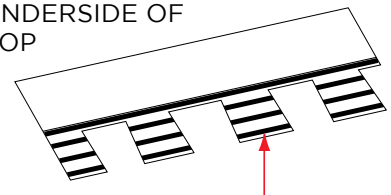

UNDERSIDE OF TOP

Specially formulated Quadra-Bond adhesive adheres the two-piece laminate shingle.